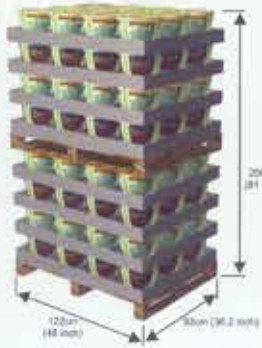

Packaging & Loading