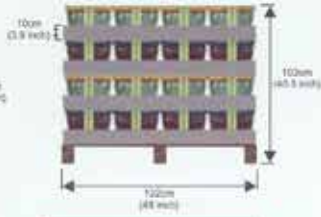

Packaging & Loading