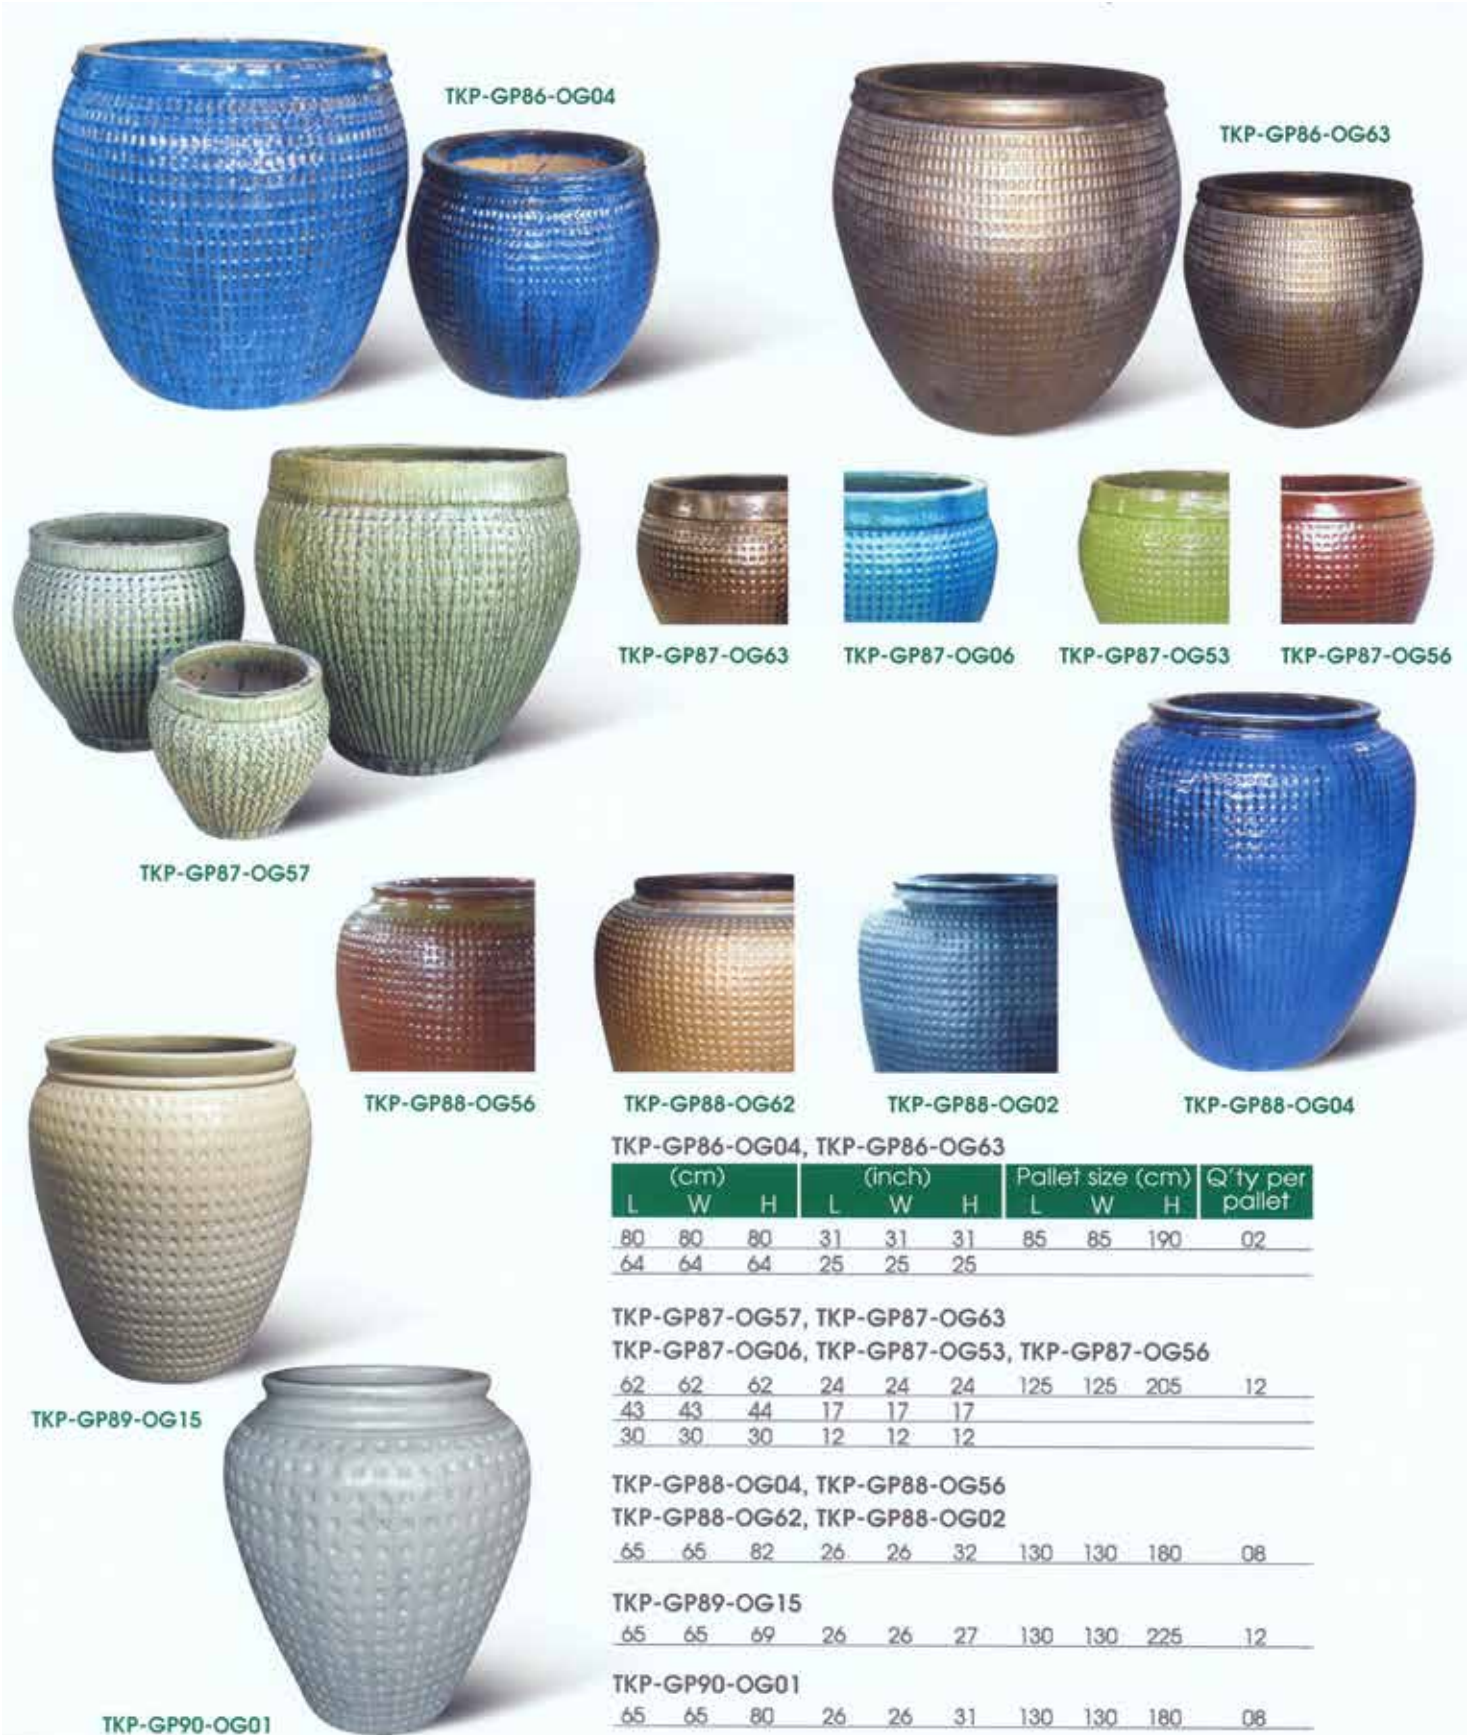

TKP-GP85-OG58

TKP-GP85-OG04

TKP-GP85-OG56

TKP-GP85-OG59

Outdoor Glaze - Stoneware Collection

TKP-GP86-OG04

TKP-GP86-OG63

TKP-GP87-OG57